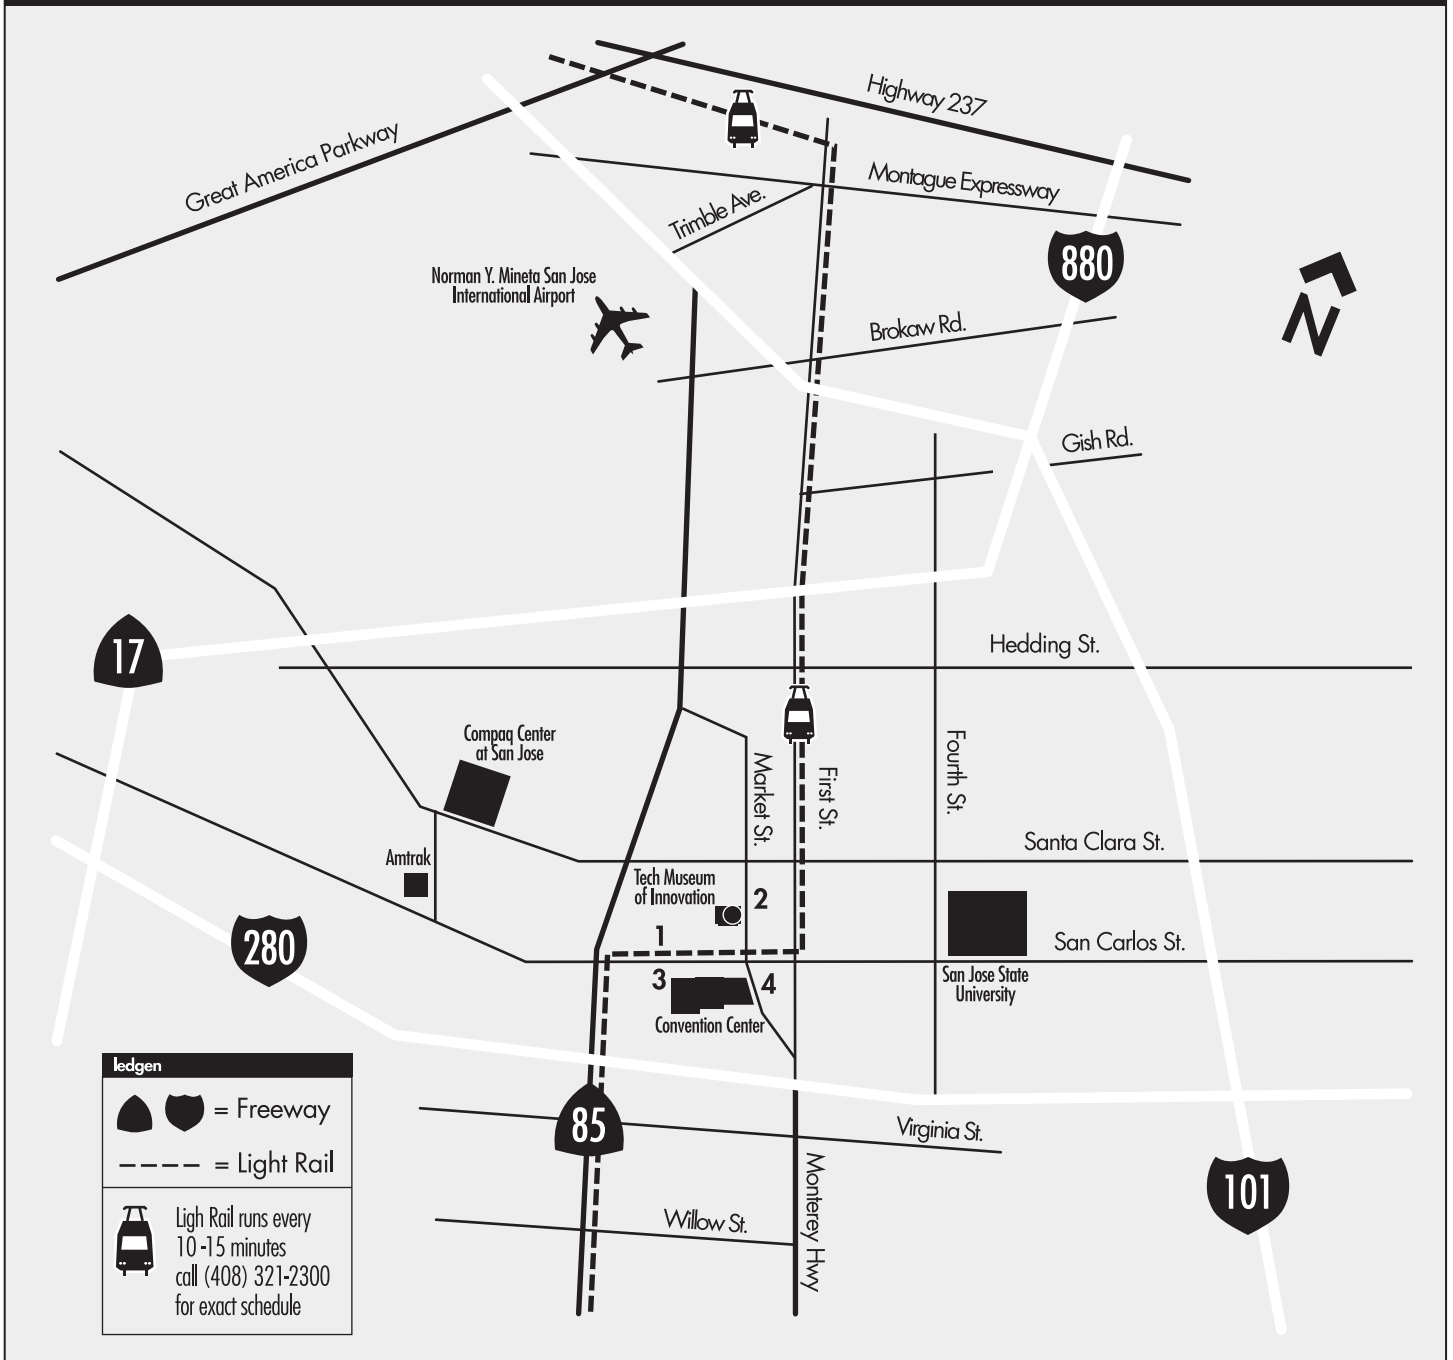

CONJOSE, 2002 WorldCon

Hotels

1. Crowne Plaza
282 Almaden Blvd.

2. Fairmont Hotel
170. S. Market St.

3. Hilton San Jose & Towers
300 Almaden Blvd.

4. Hyatt Sainte Claire
302 S. Market St.