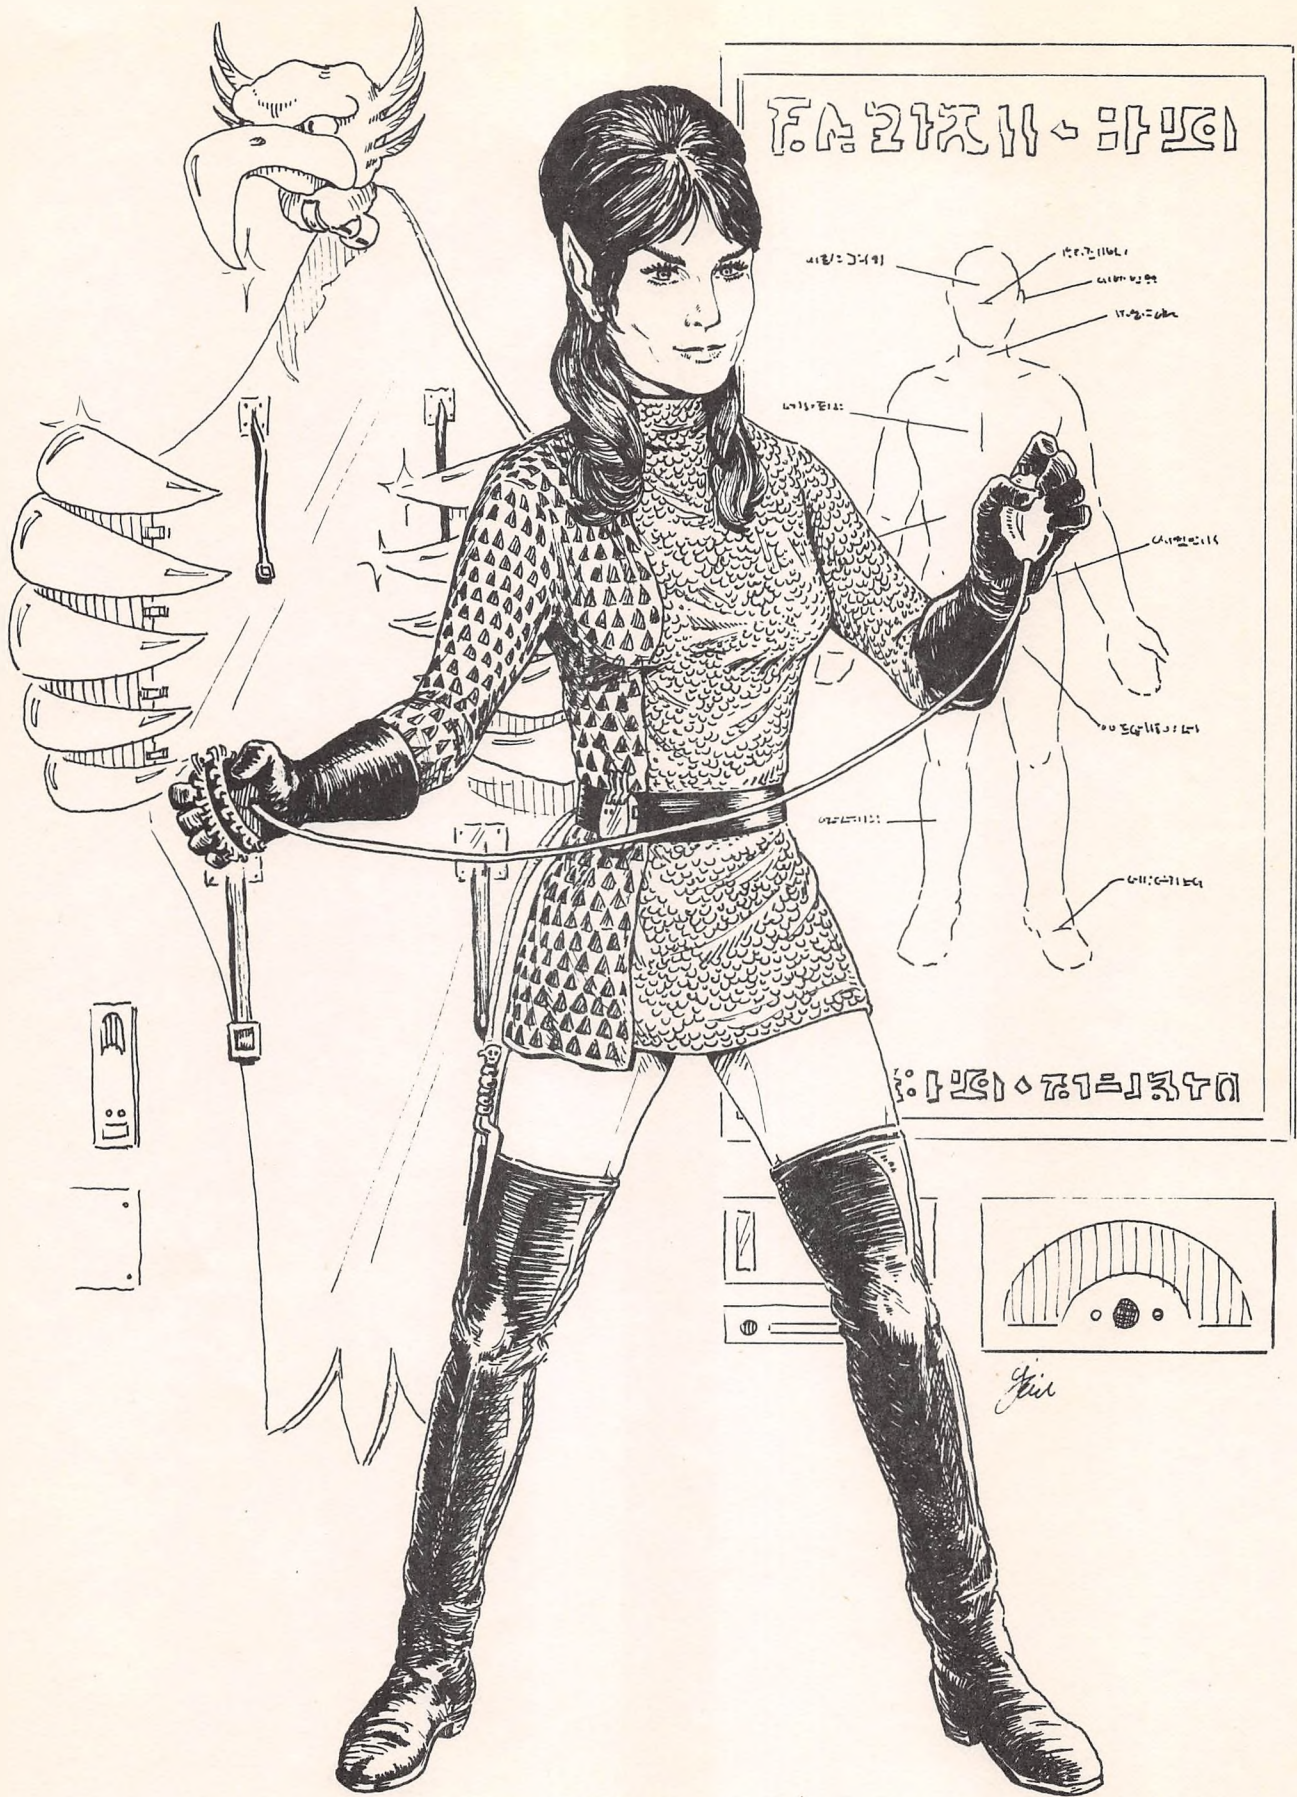

tim

Spock of Vulcan

Gary Mitchell

**T: Negative**

GARTH

# Spectre of the Gun

# T-NEGATIVE

FA 212 II - H 121

412 = 2-4-91  
12.7.116.1  
C12112.99  
12.7.121  
C12112.11  
12.7.121  
C12112.11  
12.7.121  
C12112.11

121 - 71 = 121

J. Hill

AT.70